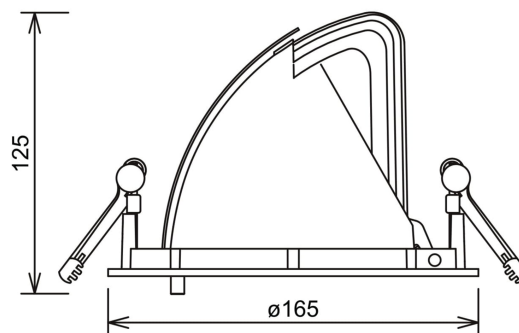

Zeta Mini

 155mm

PRODUCT NO.:

1008-15-3

LIGHT TECHNICAL

Lightsource Type:	LED (built in)
Lumen LED (tc=25):	3350
Beam Angle:	15°
CCT (Color Temperature):	3000
CRI / Ra:	90
Color Code:	930
MacAdam (SDCM):	3
Lens (Diffuser):	Clear

MOUNTING / CONNECTION

Connection:	18i3 Quick connection
Cut-out [mm]:	155
Mounting:	Ceiling, Recessed

PRODUCT

To be recessed in insulation:	No
Ingress Protection:	IP20
Color:	White
Length [mm]:	165
Height [mm]:	125
Width [mm]:	165
Weight [kg]:	0,95