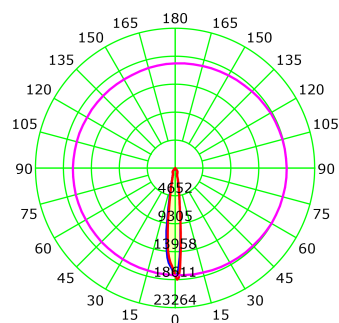

Zeta Mini

1008-15-3

Zeta Mini is a small flexible LED downlight replacing the well-known Zebra mini, offering the same great quality and adjustment possibilities. The Zeta mini is supplied with 18i3 cable connector and can be delivered with a variety of connection options. The down light is available in three different colors.

 155mm

Lightsource Type:	LED (built in)
System Power [W]:	28W
CCT (Color Temperature):	3000K
CRI / Ra:	90
Lumen LED (tc=25):	3350lm
Beam Angle:	15°
Lens (Diffuser):	Clear
Dimming:	None
System Voltage [V]:	230V 50Hz
Connection:	18i3 Quick connection
Mounting:	Ceiling, Recessed
Cut-out [mm]:	155mm
MacAdam (SDCM):	3
Color:	White
Length [mm]:	165mm
Height [mm]:	125mm
Width [mm]:	165mm
Weight [kg]:	0,95kg
To be recessed in insulation:	No