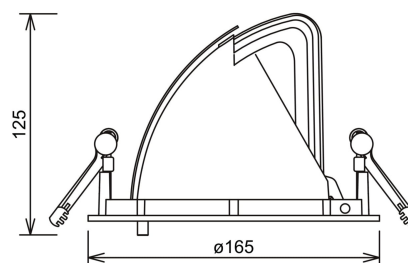

Zeta Mini

1008-15-3

Zeta Mini is a small flexible LED downlight replacing the well-known Zebra mini, offering the same great quality and adjustment possibilities. The Zeta mini is supplied with 18i3 cable connector and can be delivered with a variety of connection options. The down light is available in three different colors.

 155mm

Lightsource Type:	LED (built in)
System Power [W]:	28W
CCT (Color Temperature):	3000K
CRI / Ra:	90
Lumen LED (tc=25):	3350lm
Beam Angle:	15°
Lens (Diffuser):	Clear
Dimming:	None
System Voltage [V]:	230V 50Hz
Connection:	18i3 Quick connection
Mounting:	Ceiling, Recessed
Cut-out [mm]:	155mm
MacAdam (SDCM):	3
Color:	White
Length [mm]:	165mm
Height [mm]:	125mm
Width [mm]:	165mm
Weight [kg]:	0,95kg
To be recessed in insulation:	No