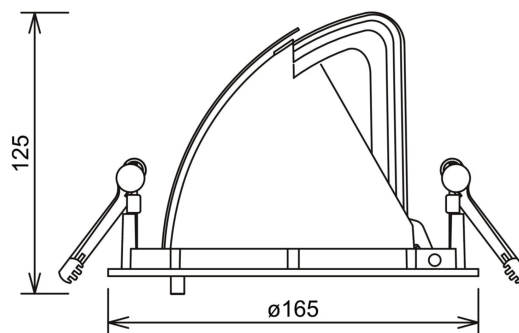

# Zeta Mini

 155mm

**PRODUCT NO.:**

1008-30-3

**LIGHT TECHNICAL**

Lightsource Type:	LED (built in)
Lumen LED (tc=25):	3350
Beam Angle:	30°
CCT (Color Temperature):	3000
CRI / Ra:	90
Color Code:	930
MacAdam (SDCM):	3
Lens (Diffuser):	Clear

**MOUNTING / CONNECTION**

Connection:	18i3 Quick connection
Cut-out [mm]:	155
Mounting:	Ceiling, Recessed

**PRODUCT**

To be recessed in insulation:	No
Ingress Protection:	IP20
Color:	White
Length [mm]:	165
Height [mm]:	125
Width [mm]:	165
Weight [kg]:	0,95