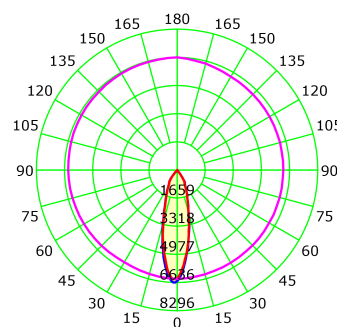

All specifications are nominal values, deviations may occur.
Product specifications are subject to change without notice.
Electrical equipment designed to be part of a fixed electrical installation can only be installed by a registered installation company