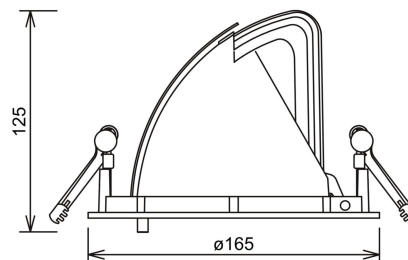

All specifications are nominal values, deviations may occur.
Product specifications are subject to change without notice.
Electrical equipment designed to be part of a fixed electrical installation can only be installed by a registered installation company