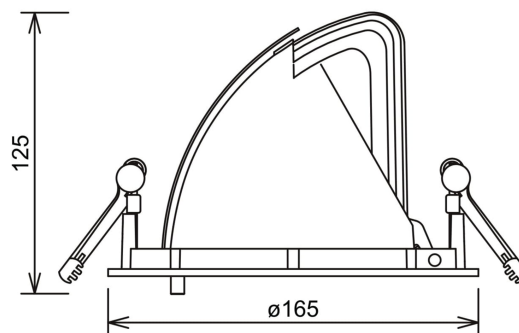

# Zeta Mini

 155mm

**PRODUCT NO.:**

1008-7-15-1

**LIGHT TECHNICAL**

Lightsource Type:	LED (built in)
Lumen Output:	2865
Lumen LED (tc=25):	3600
Beam Angle:	15°
CCT (Color Temperature):	3000
CRI / Ra:	90
Color Code:	930
MacAdam (SDCM):	3
Lens (Diffuser):	Clear

**MOUNTING / CONNECTION**

Connection:	18i3 Quick connection
Cut-out [mm]:	155
Mounting:	Ceiling, Recessed

**PRODUCT**

To be recessed in insulation:	No
Ingress Protection:	IP20
Color:	Grey
Length [mm]:	165
Height [mm]:	125
Width [mm]:	165
Weight [kg]:	0,95