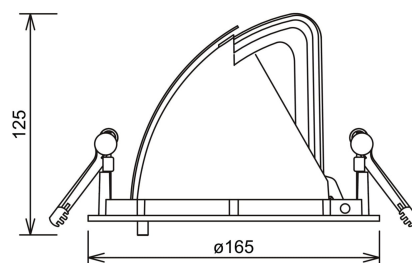

Zeta Mini

1008-7-15-1

Zeta Mini is a small flexible LED downlight replacing the well-known Zebra mini, offering the same great quality and adjustment possibilities. The Zeta mini is supplied with 18i3 cable connector and can be delivered with a variety of connection options. The down light is available in three different colors.

155mm

Lightsource Type:	LED (built in)
System Power [W]:	27W
CCT (Color Temperature):	3000K
CRI / Ra:	90
Lumen Output:	2865lm
Lumen LED (tc=25):	3600lm
Beam Angle:	15°
Lens (Diffuser):	Clear
Dimming:	None
System Voltage [V]:	230V 50Hz
Connection:	18i3 Quick connection
Mounting:	Ceiling, Recessed
Cut-out [mm]:	155mm
Lumen/W:	106lm/W
MacAdam (SDCM):	3
Color:	Grey
Length [mm]:	165mm
Height [mm]:	125mm
Width [mm]:	165mm
Weight [kg]:	0,95kg
To be recessed in insulation:	No