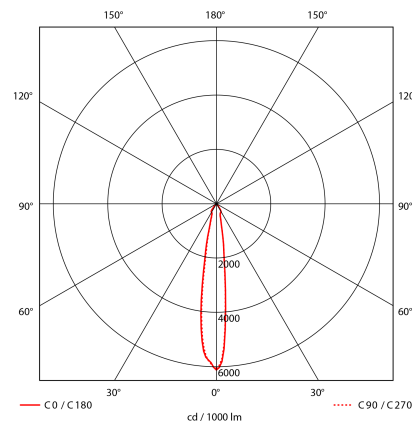

Zeta Mini

1008-7-15-1

Zeta Mini is a small flexible LED downlight replacing the well-known Zebra mini, offering the same great quality and adjustment possibilities. The Zeta mini is supplied with 18i3 cable connector and can be delivered with a variety of connection options. The down light is available in three different colors.

155mm

Lightsource Type:	LED (built in)
System Power [W]:	27W
CCT (Color Temperature):	3000K
CRI / Ra:	90
Lumen Output:	2865lm
Lumen LED (tc=25):	3600lm
Beam Angle:	15°
Lens (Diffuser):	Clear
Dimming:	None
System Voltage [V]:	230V 50Hz
Connection:	18i3 Quick connection
Mounting:	Ceiling, Recessed
Cut-out [mm]:	155mm
Lumen/W:	106lm/W
MacAdam (SDCM):	3
Color:	Grey
Length [mm]:	165mm
Height [mm]:	125mm
Width [mm]:	165mm
Weight [kg]:	0,95kg
To be recessed in insulation:	No