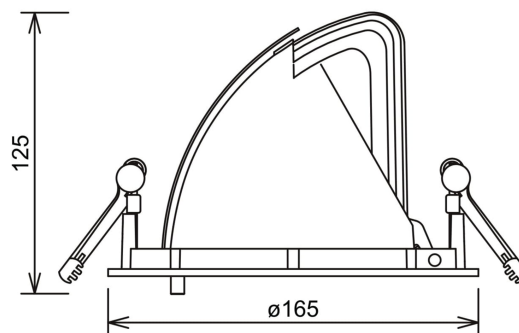

Zeta Mini

 155mm

PRODUCT NO.:

1008-7-30-1

LIGHT TECHNICAL

Lightsource Type:	LED (built in)
Lumen Output:	2735
Lumen LED (tc=25):	3600
Beam Angle:	30°
CCT (Color Temperature):	3000
CRI / Ra:	90
Color Code:	930
MacAdam (SDCM):	3
Lens (Diffuser):	Clear

MOUNTING / CONNECTION

Connection:	18i3 Quick connection
Cut-out [mm]:	155
Mounting:	Ceiling, Recessed

PRODUCT

To be recessed in insulation:	No
Ingress Protection:	IP20
Color:	Grey
Length [mm]:	165
Height [mm]:	125
Width [mm]:	165
Weight [kg]:	0,95