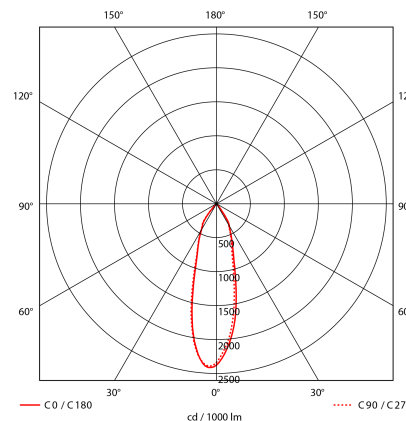

All specifications are nominal values, deviations may occur.
Product specifications are subject to change without notice.
Electrical equipment designed to be part of a fixed electrical installation can only be installed by a registered installation company