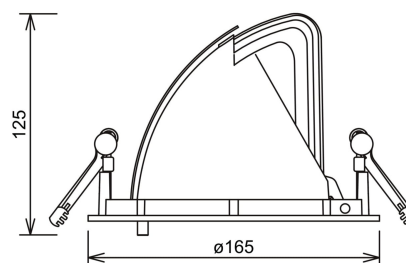

All specifications are nominal values, deviations may occur.
Product specifications are subject to change without notice.
Electrical equipment designed to be part of a fixed electrical installation can only be installed by a registered installation company