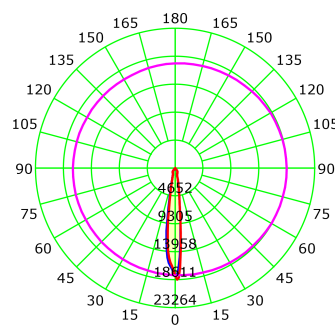

All specifications are nominal values, deviations may occur.
Product specifications are subject to change without notice.
Electrical equipment designed to be part of a fixed electrical installation can only be installed by a registered installation company