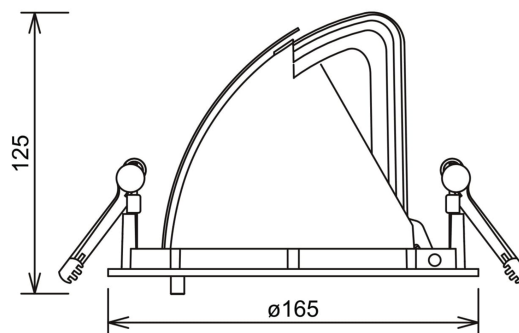

Zeta Mini

 155mm

PRODUCT NO.:

1017-15-3

LIGHT TECHNICAL

Lightsource Type:	LED (built in)
Lumen LED (tc=25):	3850
Beam Angle:	15°
CCT (Color Temperature):	2700
CRI / Ra:	80
Color Code:	827
MacAdam (SDCM):	3
Lens (Diffuser):	Clear

MOUNTING / CONNECTION

Connection:	18i3 Quick connection
Cut-out [mm]:	155
Mounting:	Ceiling, Recessed

PRODUCT

To be recessed in insulation:	No
Ingress Protection:	IP20
Color:	White
Length [mm]:	165
Height [mm]:	125
Width [mm]:	165
Weight [kg]:	0,95