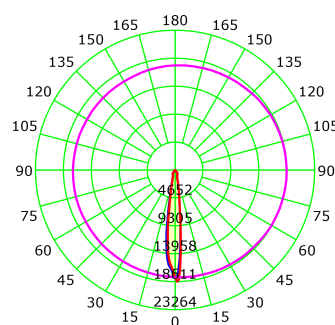

Zeta Mini

1017-15-3

Zeta Mini is a small flexible LED downlight replacing the well-known Zebra mini, offering the same great quality and adjustment possibilities. The Zeta mini is supplied with 18i3 cable connector and can be delivered with a variety of connection options. The down light is available in three different colors.

155mm

Lightsource Type:	LED (built in)
System Power [W]:	28W
CCT (Color Temperature):	2700K
CRI / Ra:	80
Lumen LED (tc=25):	3850lm
Beam Angle:	15°
Lens (Diffuser):	Clear
Dimming:	None
System Voltage [V]:	230V 50Hz
Connection:	18i3 Quick connection
Mounting:	Ceiling, Recessed
Cut-out [mm]:	155mm
MacAdam (SDCM):	3
Color:	White
Length [mm]:	165mm
Height [mm]:	125mm
Width [mm]:	165mm
Weight [kg]:	0,95kg
To be recessed in insulation:	No