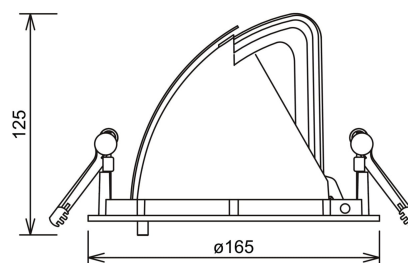

Zeta Mini

1017-15-3

Zeta Mini is a small flexible LED downlight replacing the well-known Zebra mini, offering the same great quality and adjustment possibilities. The Zeta mini is supplied with 18i3 cable connector and can be delivered with a variety of connection options. The down light is available in three different colors.

155mm

Lightsource Type:	LED (built in)
System Power [W]:	28W
CCT (Color Temperature):	2700K
CRI / Ra:	80
Lumen LED (tc=25):	3850lm
Beam Angle:	15°
Lens (Diffuser):	Clear
Dimming:	None
System Voltage [V]:	230V 50Hz
Connection:	18i3 Quick connection
Mounting:	Ceiling, Recessed
Cut-out [mm]:	155mm
MacAdam (SDCM):	3
Color:	White
Length [mm]:	165mm
Height [mm]:	125mm
Width [mm]:	165mm
Weight [kg]:	0,95kg
To be recessed in insulation:	No