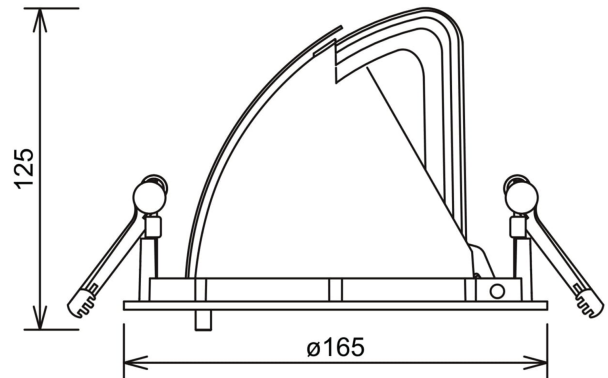

PRODUCT SHEET

Zeta Mini

Art. no: 1017-30-1

Lighting Solutions

Zeta Mini

 155mm

SPECIFICATIONS

Lightsource Type:	LED (built in)
System Power [W]:	28W
CCT (Color Temperature):	2700K
CRI / Ra:	80
Lumen LED (tc=25):	3850lm
Beam Angle:	30°
Lens (Diffuser):	Clear
Dimming:	None
System Voltage [V]:	230V 50Hz
Connection:	18i3 Quick connection
Mounting:	Ceiling, Recessed
Cut-out [mm]:	155mm
MacAdam (SDCM):	3
Color:	Grey
Length [mm]:	165mm
Height [mm]:	125mm
Width [mm]:	165mm
Weight [kg]:	0,95kg
To be recessed in insulation:	No

Zeta Mini is a small flexible LED downlight replacing the well-known Zebra mini, offering the same great quality and adjustment possibilities. The Zeta mini is supplied with 18i3 cable connector and can be delivered with a variety of connection options. The down light is available in three different colors.