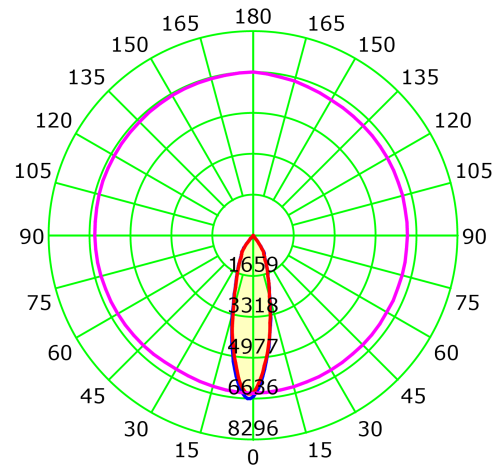

PRODUCT SHEET

Zeta Mini

Art. no: 1017-30-1

Lighting Solutions

Zeta Mini

 155mm

SPECIFICATIONS

Lightsource Type:	LED (built in)
System Power [W]:	28W
CCT (Color Temperature):	2700K
CRI / Ra:	80
Lumen LED (tc=25):	3850lm
Beam Angle:	30°
Lens (Diffuser):	Clear
Dimming:	None
System Voltage [V]:	230V 50Hz
Connection:	18i3 Quick connection
Mounting:	Ceiling, Recessed
Cut-out [mm]:	155mm
MacAdam (SDCM):	3
Color:	Grey
Length [mm]:	165mm
Height [mm]:	125mm
Width [mm]:	165mm
Weight [kg]:	0,95kg
To be recessed in insulation:	No

Zeta Mini is a small flexible LED downlight replacing the well-known Zebra mini, offering the same great quality and adjustment possibilities. The Zeta mini is supplied with 18i3 cable connector and can be delivered with a variety of connection options. The down light is available in three different colors.