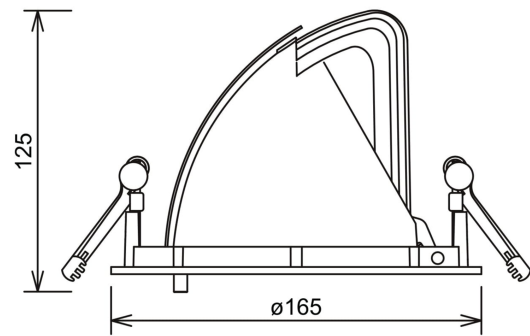

Zeta Mini

 155mm

PRODUCT NO.:

1017-30-2

LIGHT TECHNICAL

Lightsource Type:	LED (built in)
Lumen LED (tc=25):	3850
Beam Angle:	30°
CCT (Color Temperature):	2700
CRI / Ra:	80
Color Code:	827
MacAdam (SDCM):	3
Lens (Diffuser):	Clear

MOUNTING / CONNECTION

Connection:	18i3 Quick connection
Cut-out [mm]:	155
Mounting:	Ceiling, Recessed

PRODUCT

To be recessed in insulation:	No
Ingress Protection:	IP20
Color:	Black
Length [mm]:	165
Height [mm]:	125
Width [mm]:	165
Weight [kg]:	0,95