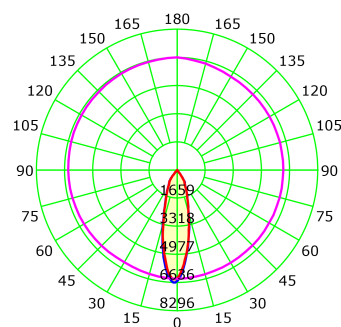

# Zeta Mini

1017-30-2

Zeta Mini is a small flexible LED downlight replacing the well-known Zebra mini, offering the same great quality and adjustment possibilities. The Zeta mini is supplied with 18i3 cable connector and can be delivered with a variety of connection options. The down light is available in three different colors.

 155mm

Lightsource Type:	LED (built in)
System Power [W]:	28W
CCT (Color Temperature):	2700K
CRI / Ra:	80
Lumen LED (tc=25):	3850lm
Beam Angle:	30°
Lens (Diffuser):	Clear
Dimming:	None
System Voltage [V]:	230V 50Hz
Connection:	18i3 Quick connection
Mounting:	Ceiling, Recessed
Cut-out [mm]:	155mm
MacAdam (SDCM):	3
Color:	Black
Length [mm]:	165mm
Height [mm]:	125mm
Width [mm]:	165mm
Weight [kg]:	0,95kg
To be recessed in insulation:	No