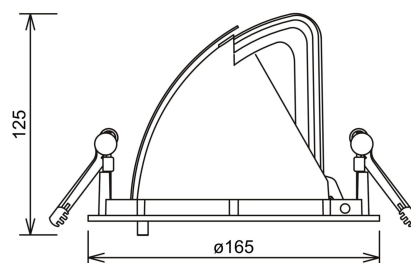

# Zeta Mini

1017-30-2

Zeta Mini is a small flexible LED downlight replacing the well-known Zebra mini, offering the same great quality and adjustment possibilities. The Zeta mini is supplied with 18i3 cable connector and can be delivered with a variety of connection options. The down light is available in three different colors.

 155mm

Lightsource Type:	LED (built in)
System Power [W]:	28W
CCT (Color Temperature):	2700K
CRI / Ra:	80
Lumen LED (tc=25):	3850lm
Beam Angle:	30°
Lens (Diffuser):	Clear
Dimming:	None
System Voltage [V]:	230V 50Hz
Connection:	18i3 Quick connection
Mounting:	Ceiling, Recessed
Cut-out [mm]:	155mm
MacAdam (SDCM):	3
Color:	Black
Length [mm]:	165mm
Height [mm]:	125mm
Width [mm]:	165mm
Weight [kg]:	0,95kg
To be recessed in insulation:	No