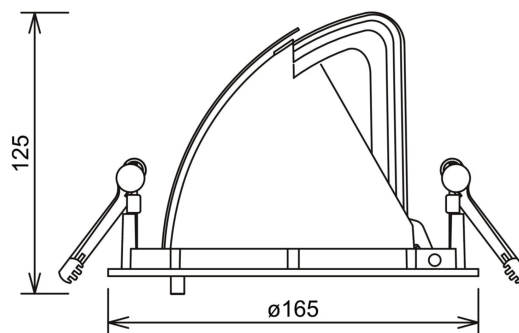

# Zeta Mini

 155mm

**PRODUCT NO.:**

1017-30-3

**LIGHT TECHNICAL**

Lightsource Type:	LED (built in)
Lumen LED (tc=25):	3850
Beam Angle:	30°
CCT (Color Temperature):	2700
CRI / Ra:	80
Color Code:	827
MacAdam (SDCM):	3
Lens (Diffuser):	Clear

**MOUNTING / CONNECTION**

Connection:	18i3 Quick connection
Cut-out [mm]:	155
Mounting:	Ceiling, Recessed

**PRODUCT**

To be recessed in insulation:	No
Ingress Protection:	IP20
Color:	White
Length [mm]:	165
Height [mm]:	125
Width [mm]:	165
Weight [kg]:	0,95