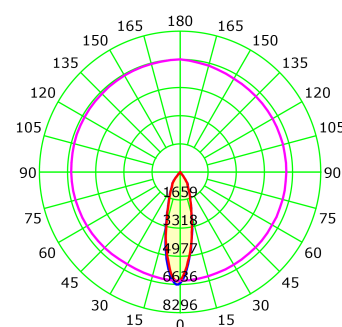

Zeta Mini

1017-30-3

Zeta Mini is a small flexible LED downlight replacing the well-known Zebra mini, offering the same great quality and adjustment possibilities. The Zeta mini is supplied with 18i3 cable connector and can be delivered with a variety of connection options. The down light is available in three different colors.

 155mm

Lightsource Type:	LED (built in)
System Power [W]:	28W
CCT (Color Temperature):	2700K
CRI / Ra:	80
Lumen LED (tc=25):	3850lm
Beam Angle:	30°
Lens (Diffuser):	Clear
Dimming:	None
System Voltage [V]:	230V 50Hz
Connection:	18i3 Quick connection
Mounting:	Ceiling, Recessed
Cut-out [mm]:	155mm
MacAdam (SDCM):	3
Color:	White
Length [mm]:	165mm
Height [mm]:	125mm
Width [mm]:	165mm
Weight [kg]:	0,95kg
To be recessed in insulation:	No