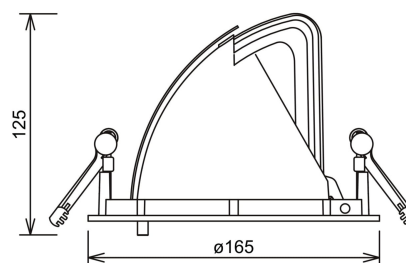

Zeta Mini

1017-30-3

Zeta Mini is a small flexible LED downlight replacing the well-known Zebra mini, offering the same great quality and adjustment possibilities. The Zeta mini is supplied with 18i3 cable connector and can be delivered with a variety of connection options. The down light is available in three different colors.

 155mm

Lightsource Type:	LED (built in)
System Power [W]:	28W
CCT (Color Temperature):	2700K
CRI / Ra:	80
Lumen LED (tc=25):	3850lm
Beam Angle:	30°
Lens (Diffuser):	Clear
Dimming:	None
System Voltage [V]:	230V 50Hz
Connection:	18i3 Quick connection
Mounting:	Ceiling, Recessed
Cut-out [mm]:	155mm
MacAdam (SDCM):	3
Color:	White
Length [mm]:	165mm
Height [mm]:	125mm
Width [mm]:	165mm
Weight [kg]:	0,95kg
To be recessed in insulation:	No