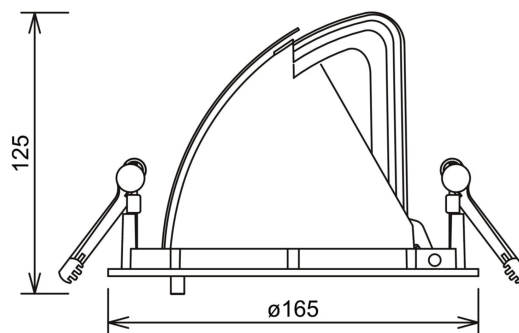

Zeta Mini

 155mm

PRODUCT NO.: 1017-7-15-1

LIGHT TECHNICAL

Lightsource Type:	LED (built in)
Lumen Output:	3031
Lumen LED (tc=25):	4050
Beam Angle:	15°
CCT (Color Temperature):	2700
CRI / Ra:	80
Color Code:	827
Lens (Diffuser):	Clear

MOUNTING / CONNECTION

Connection:	18i3 Quick connection
Cut-out [mm]:	155
Mounting:	Ceiling, Recessed

PRODUCT

To be recessed in insulation:	No
Ingress Protection:	IP20
Color:	Grey
Length [mm]:	165
Height [mm]:	125
Width [mm]:	165
Weight [kg]:	0,95