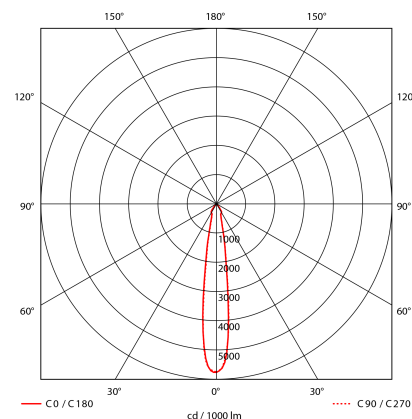

All specifications are nominal values, deviations may occur.
Product specifications are subject to change without notice.
Electrical equipment designed to be part of a fixed electrical installation can only be installed by a registered installation company