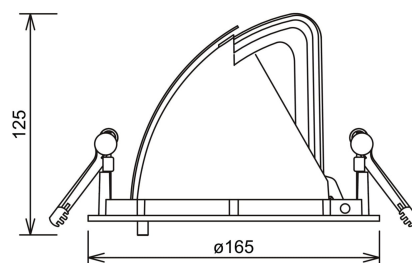

All specifications are nominal values, deviations may occur.
Product specifications are subject to change without notice.
Electrical equipment designed to be part of a fixed electrical installation can only be installed by a registered installation company