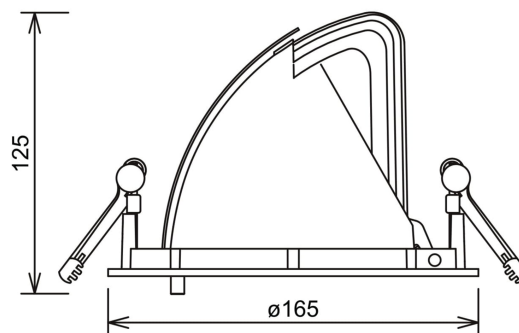

Zeta Mini

 155mm

PRODUCT NO.:

1018-15-1

LIGHT TECHNICAL

Lightsource Type:	LED (built in)
Lumen LED (tc=25):	3950
Beam Angle:	15°
CCT (Color Temperature):	3000
CRI / Ra:	80
Color Code:	830
MacAdam (SDCM):	3
Lens (Diffuser):	Clear

MOUNTING / CONNECTION

Connection:	18i3 Quick connection
Cut-out [mm]:	155
Mounting:	Ceiling, Recessed

PRODUCT

To be recessed in insulation:	No
Ingress Protection:	IP20
Color:	Grey
Length [mm]:	165
Height [mm]:	125
Width [mm]:	165
Weight [kg]:	0,95