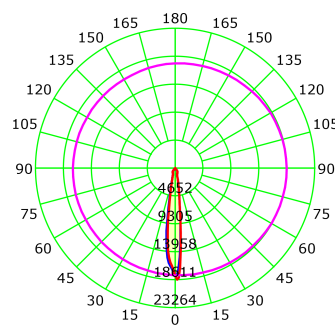

# Zeta Mini

1018-15-1

Zeta Mini is a small flexible LED downlight replacing the well-known Zebra mini, offering the same great quality and adjustment possibilities. The Zeta mini is supplied with 18i3 cable connector and can be delivered with a variety of connection options. The down light is available in three different colors.

 155mm

Lightsource Type:	LED (built in)
System Power [W]:	28W
CCT (Color Temperature):	3000K
CRI / Ra:	80
Lumen LED (tc=25):	3950lm
Beam Angle:	15°
Lens (Diffuser):	Clear
Dimming:	None
System Voltage [V]:	230V 50Hz
Connection:	18i3 Quick connection
Mounting:	Ceiling, Recessed
Cut-out [mm]:	155mm
MacAdam (SDCM):	3
Color:	Grey
Length [mm]:	165mm
Height [mm]:	125mm
Width [mm]:	165mm
Weight [kg]:	0,95kg
To be recessed in insulation:	No