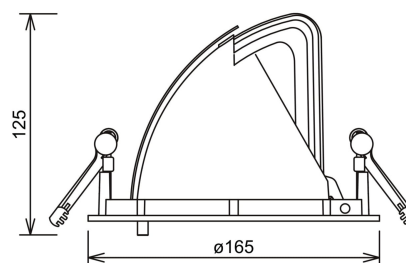

# Zeta Mini

1018-15-1

Zeta Mini is a small flexible LED downlight replacing the well-known Zebra mini, offering the same great quality and adjustment possibilities. The Zeta mini is supplied with 18i3 cable connector and can be delivered with a variety of connection options. The down light is available in three different colors.

 155mm

Lightsource Type:	LED (built in)
System Power [W]:	28W
CCT (Color Temperature):	3000K
CRI / Ra:	80
Lumen LED (tc=25):	3950lm
Beam Angle:	15°
Lens (Diffuser):	Clear
Dimming:	None
System Voltage [V]:	230V 50Hz
Connection:	18i3 Quick connection
Mounting:	Ceiling, Recessed
Cut-out [mm]:	155mm
MacAdam (SDCM):	3
Color:	Grey
Length [mm]:	165mm
Height [mm]:	125mm
Width [mm]:	165mm
Weight [kg]:	0,95kg
To be recessed in insulation:	No