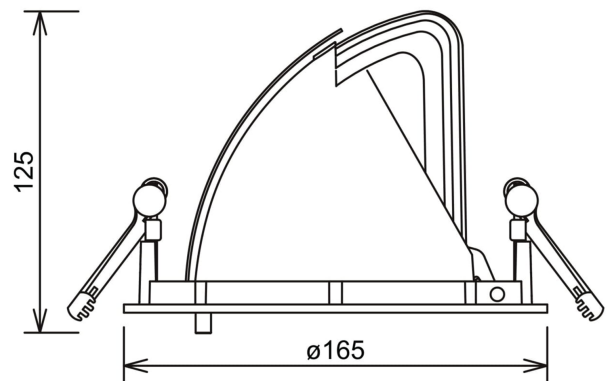

PRODUCT SHEET

Zeta Mini

Art. no: 1018-15-2

Lighting Solutions

Zeta Mini

 155mm

SPECIFICATIONS

Lightsource Type:	LED (built in)
System Power [W]:	28W
CCT (Color Temperature):	3000K
CRI / Ra:	80
Lumen LED (tc=25):	3950lm
Beam Angle:	15°
Lens (Diffuser):	Clear
Dimming:	None
System Voltage [V]:	230V 50Hz
Connection:	18i3 Quick connection
Mounting:	Ceiling, Recessed
Cut-out [mm]:	155mm
MacAdam (SDCM):	3
Color:	Black
Length [mm]:	165mm
Height [mm]:	125mm
Width [mm]:	165mm
Weight [kg]:	0,95kg
To be recessed in insulation:	No

Zeta Mini is a small flexible LED downlight replacing the well-known Zebra mini, offering the same great quality and adjustment possibilities. The Zeta mini is supplied with 18i3 cable connector and can be delivered with a variety of connection options. The down light is available in three different colors.