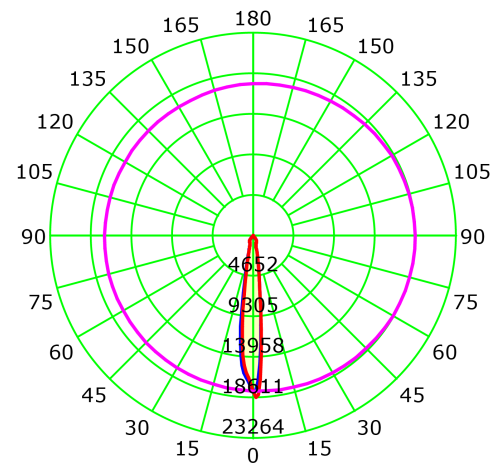

PRODUCT SHEET

Zeta Mini

Art. no: 1018-15-2

Lighting Solutions

Zeta Mini

 155mm

SPECIFICATIONS

Lightsource Type:	LED (built in)
System Power [W]:	28W
CCT (Color Temperature):	3000K
CRI / Ra:	80
Lumen LED (tc=25):	3950lm
Beam Angle:	15°
Lens (Diffuser):	Clear
Dimming:	None
System Voltage [V]:	230V 50Hz
Connection:	18i3 Quick connection
Mounting:	Ceiling, Recessed
Cut-out [mm]:	155mm
MacAdam (SDCM):	3
Color:	Black
Length [mm]:	165mm
Height [mm]:	125mm
Width [mm]:	165mm
Weight [kg]:	0,95kg
To be recessed in insulation:	No

Zeta Mini is a small flexible LED downlight replacing the well-known Zebra mini, offering the same great quality and adjustment possibilities. The Zeta mini is supplied with 18i3 cable connector and can be delivered with a variety of connection options. The down light is available in three different colors.