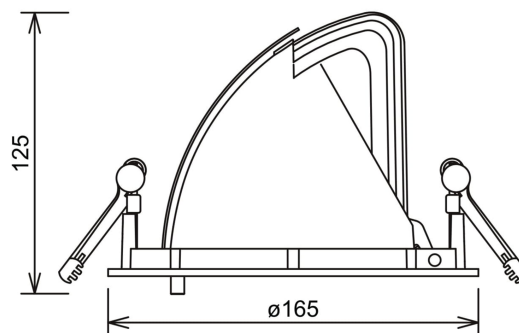

Zeta Mini

 155mm

PRODUCT NO.:

1018-15-3

LIGHT TECHNICAL

Lightsource Type:	LED (built in)
Lumen LED (tc=25):	3950
Beam Angle:	15°
CCT (Color Temperature):	3000
CRI / Ra:	80
Color Code:	830
MacAdam (SDCM):	3
Lens (Diffuser):	Clear

MOUNTING / CONNECTION

Connection:	18i3 Quick connection
Cut-out [mm]:	155
Mounting:	Ceiling, Recessed

PRODUCT

To be recessed in insulation:	No
Ingress Protection:	IP20
Color:	White
Length [mm]:	165
Height [mm]:	125
Width [mm]:	165
Weight [kg]:	0,95