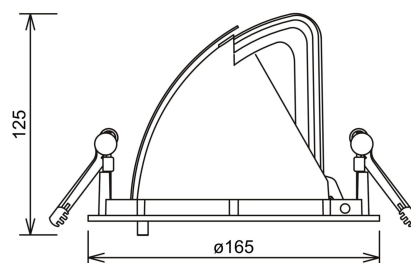

# Zeta Mini

1018-15-3

Zeta Mini is a small flexible LED downlight replacing the well-known Zebra mini, offering the same great quality and adjustment possibilities. The Zeta mini is supplied with 18i3 cable connector and can be delivered with a variety of connection options. The down light is available in three different colors.

 155mm

Lightsource Type:	LED (built in)
System Power [W]:	28W
CCT (Color Temperature):	3000K
CRI / Ra:	80
Lumen LED (tc=25):	3950lm
Beam Angle:	15°
Lens (Diffuser):	Clear
Dimming:	None
System Voltage [V]:	230V 50Hz
Connection:	18i3 Quick connection
Mounting:	Ceiling, Recessed
Cut-out [mm]:	155mm
MacAdam (SDCM):	3
Color:	White
Length [mm]:	165mm
Height [mm]:	125mm
Width [mm]:	165mm
Weight [kg]:	0,95kg
To be recessed in insulation:	No