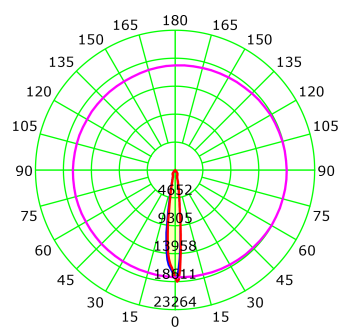

# Zeta Mini

1018-15-3

Zeta Mini is a small flexible LED downlight replacing the well-known Zebra mini, offering the same great quality and adjustment possibilities. The Zeta mini is supplied with 18i3 cable connector and can be delivered with a variety of connection options. The down light is available in three different colors.

 155mm

Lightsource Type:	LED (built in)
System Power [W]:	28W
CCT (Color Temperature):	3000K
CRI / Ra:	80
Lumen LED (tc=25):	3950lm
Beam Angle:	15°
Lens (Diffuser):	Clear
Dimming:	None
System Voltage [V]:	230V 50Hz
Connection:	18i3 Quick connection
Mounting:	Ceiling, Recessed
Cut-out [mm]:	155mm
MacAdam (SDCM):	3
Color:	White
Length [mm]:	165mm
Height [mm]:	125mm
Width [mm]:	165mm
Weight [kg]:	0,95kg
To be recessed in insulation:	No