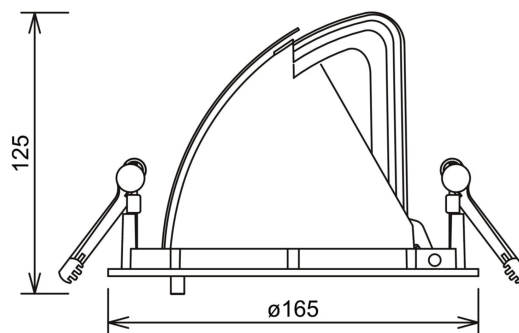

Zeta Mini

 155mm

PRODUCT NO.: 1018-30-2

LIGHT TECHNICAL

Lightsource Type:	LED (built in)
Lumen LED (tc=25):	3950
Beam Angle:	30°
CCT (Color Temperature):	3000
CRI / Ra:	80
Color Code:	830
MacAdam (SDCM):	3
Lens (Diffuser):	Clear

MOUNTING / CONNECTION

Connection:	18i3 Quick connection
Cut-out [mm]:	155
Mounting:	Ceiling, Recessed

PRODUCT

To be recessed in insulation:	No
Ingress Protection:	IP20
Color:	Black
Length [mm]:	165
Height [mm]:	125
Width [mm]:	165
Weight [kg]:	0,95