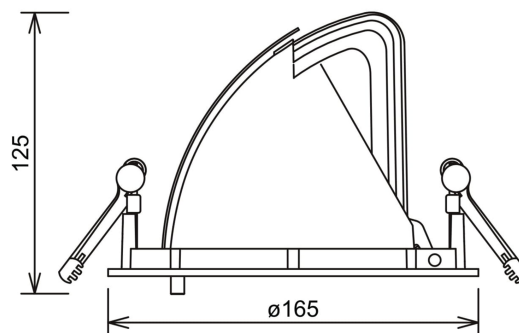

# Zeta Mini

 155mm

**PRODUCT NO.:** 1018-30-3

**LIGHT TECHNICAL**

Lightsource Type:	LED (built in)
Lumen LED (tc=25):	3950
Beam Angle:	30°
CCT (Color Temperature):	3000
CRI / Ra:	80
Color Code:	830
MacAdam (SDCM):	3
Lens (Diffuser):	Clear

**MOUNTING / CONNECTION**

Connection:	18i3 Quick connection
Cut-out [mm]:	155
Mounting:	Ceiling, Recessed

**PRODUCT**

To be recessed in insulation:	No
Ingress Protection:	IP20
Color:	White
Length [mm]:	165
Height [mm]:	125
Width [mm]:	165
Weight [kg]:	0,95