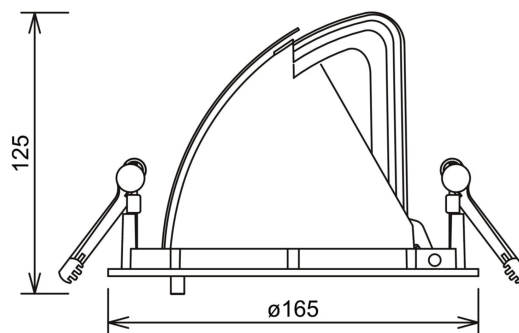

# Zeta Mini

 155mm

**PRODUCT NO.:**

1018-7-15-1

**LIGHT TECHNICAL**

Lightsource Type:	LED (built in)
Lumen Output:	3133
Lumen LED (tc=25):	4200
Beam Angle:	15°
CCT (Color Temperature):	3000
CRI / Ra:	80
Color Code:	830
MacAdam (SDCM):	3
Lens (Diffuser):	Clear

**MOUNTING / CONNECTION**

Connection:	18i3 Quick connection
Cut-out [mm]:	155
Mounting:	Ceiling, Recessed

**PRODUCT**

To be recessed in insulation:	No
Ingress Protection:	IP20
Color:	Grey
Length [mm]:	165
Height [mm]:	125
Width [mm]:	165
Weight [kg]:	0,95