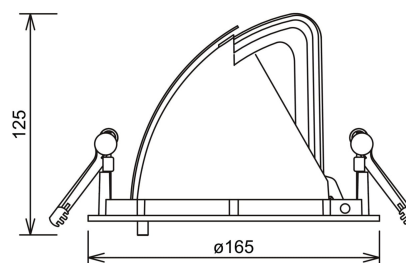

Zeta Mini

1018-7-15-1

Zeta Mini is a small flexible LED downlight replacing the well-known Zebra mini, offering the same great quality and adjustment possibilities. The Zeta mini is supplied with 18i3 cable connector and can be delivered with a variety of connection options. The down light is available in three different colors.

 155mm

Lightsource Type:	LED (built in)
System Power [W]:	27W
CCT (Color Temperature):	3000K
CRI / Ra:	80
Lumen Output:	3133lm
Lumen LED (tc=25):	4200lm
Beam Angle:	15°
Lens (Diffuser):	Clear
Dimming:	None
System Voltage [V]:	230V 50Hz
Connection:	18i3 Quick connection
Mounting:	Ceiling, Recessed
Cut-out [mm]:	155mm
Lumen/W:	116lm/W
MacAdam (SDCM):	3
Color:	Grey
Length [mm]:	165mm
Height [mm]:	125mm
Width [mm]:	165mm
Weight [kg]:	0,95kg
To be recessed in insulation:	No