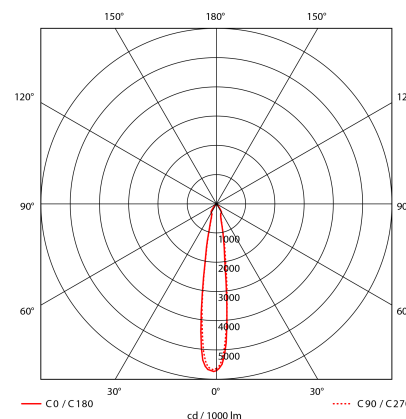

Zeta Mini

1018-7-15-1

Zeta Mini is a small flexible LED downlight replacing the well-known Zebra mini, offering the same great quality and adjustment possibilities. The Zeta mini is supplied with 18i3 cable connector and can be delivered with a variety of connection options. The down light is available in three different colors.

 155mm

Lightsource Type:	LED (built in)
System Power [W]:	27W
CCT (Color Temperature):	3000K
CRI / Ra:	80
Lumen Output:	3133lm
Lumen LED (tc=25):	4200lm
Beam Angle:	15°
Lens (Diffuser):	Clear
Dimming:	None
System Voltage [V]:	230V 50Hz
Connection:	18i3 Quick connection
Mounting:	Ceiling, Recessed
Cut-out [mm]:	155mm
Lumen/W:	116lm/W
MacAdam (SDCM):	3
Color:	Grey
Length [mm]:	165mm
Height [mm]:	125mm
Width [mm]:	165mm
Weight [kg]:	0,95kg
To be recessed in insulation:	No