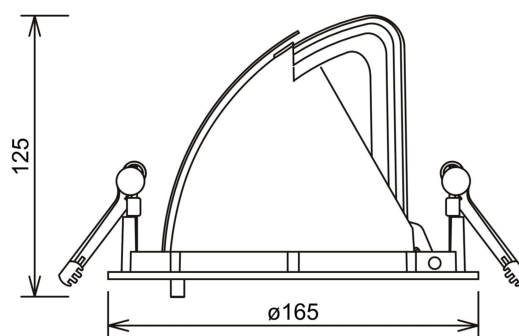

Zeta Mini

 155mm

PRODUCT NO.:

1018-7-15-2

LIGHT TECHNICAL

Lightsource Type:	LED (built in)
Lumen Output:	3133
Lumen LED (tc=25):	4200
Beam Angle:	15°
CCT (Color Temperature):	3000
CRI / Ra:	80
Color Code:	830
MacAdam (SDCM):	3
Lens (Diffuser):	Clear

MOUNTING / CONNECTION

Connection:	18i3 Quick connection
Cut-out [mm]:	155
Mounting:	Ceiling, Recessed

PRODUCT

To be recessed in insulation:	No
Ingress Protection:	IP20
Color:	Black
Length [mm]:	165
Height [mm]:	125
Width [mm]:	165
Weight [kg]:	0,95