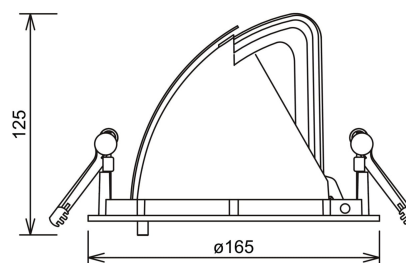

Zeta Mini

1018-7-15-2

Zeta Mini is a small flexible LED downlight replacing the well-known Zebra mini, offering the same great quality and adjustment possibilities. The Zeta mini is supplied with 18i3 cable connector and can be delivered with a variety of connection options. The down light is available in three different colors.

 155mm

Lightsource Type:	LED (built in)
System Power [W]:	27W
CCT (Color Temperature):	3000K
CRI / Ra:	80
Lumen Output:	3133lm
Lumen LED (tc=25):	4200lm
Beam Angle:	15°
Lens (Diffuser):	Clear
Dimming:	None
System Voltage [V]:	230V 50Hz
Connection:	18i3 Quick connection
Mounting:	Ceiling, Recessed
Cut-out [mm]:	155mm
Lumen/W:	116lm/W
MacAdam (SDCM):	3
Color:	Black
Length [mm]:	165mm
Height [mm]:	125mm
Width [mm]:	165mm
Weight [kg]:	0,95kg
To be recessed in insulation:	No