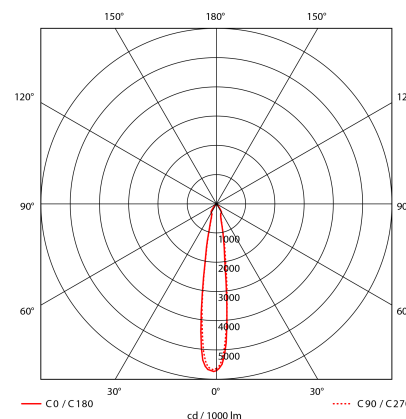

Zeta Mini

1018-7-15-2

Zeta Mini is a small flexible LED downlight replacing the well-known Zebra mini, offering the same great quality and adjustment possibilities. The Zeta mini is supplied with 18i3 cable connector and can be delivered with a variety of connection options. The down light is available in three different colors.

 155mm

Lightsource Type:	LED (built in)
System Power [W]:	27W
CCT (Color Temperature):	3000K
CRI / Ra:	80
Lumen Output:	3133lm
Lumen LED (tc=25):	4200lm
Beam Angle:	15°
Lens (Diffuser):	Clear
Dimming:	None
System Voltage [V]:	230V 50Hz
Connection:	18i3 Quick connection
Mounting:	Ceiling, Recessed
Cut-out [mm]:	155mm
Lumen/W:	116lm/W
MacAdam (SDCM):	3
Color:	Black
Length [mm]:	165mm
Height [mm]:	125mm
Width [mm]:	165mm
Weight [kg]:	0,95kg
To be recessed in insulation:	No