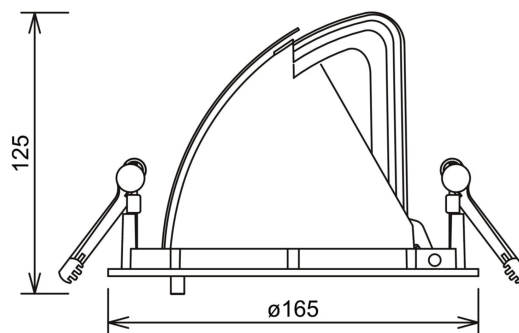

# Zeta Mini

 155mm

**PRODUCT NO.:**

1018-7-30-1

**LIGHT TECHNICAL**

Lightsource Type:	LED (built in)
Lumen Output:	3010
Lumen LED (tc=25):	4200
Beam Angle:	30°
CCT (Color Temperature):	3000
CRI / Ra:	80
Color Code:	830
MacAdam (SDCM):	3
Lens (Diffuser):	Clear

**MOUNTING / CONNECTION**

Connection:	18i3 Quick connection
Cut-out [mm]:	155
Mounting:	Ceiling, Recessed

**PRODUCT**

To be recessed in insulation:	No
Ingress Protection:	IP20
Color:	Grey
Length [mm]:	165
Height [mm]:	125
Width [mm]:	165
Weight [kg]:	0,95