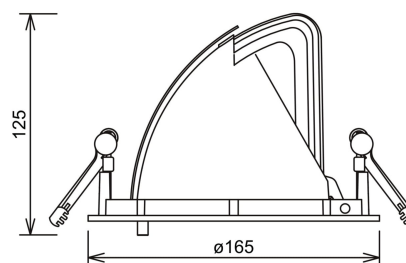

Zeta Mini

1018-7-30-1

Zeta Mini is a small flexible LED downlight replacing the well-known Zebra mini, offering the same great quality and adjustment possibilities. The Zeta mini is supplied with 18i3 cable connector and can be delivered with a variety of connection options. The down light is available in three different colors.

155mm

Lightsource Type:	LED (built in)
System Power [W]:	27W
CCT (Color Temperature):	3000K
CRI / Ra:	80
Lumen Output:	3010lm
Lumen LED (tc=25):	4200lm
Beam Angle:	30°
Lens (Diffuser):	Clear
Dimming:	None
System Voltage [V]:	230V 50Hz
Connection:	18i3 Quick connection
Mounting:	Ceiling, Recessed
Cut-out [mm]:	155mm
Lumen/W:	111lm/W
MacAdam (SDCM):	3
Color:	Grey
Length [mm]:	165mm
Height [mm]:	125mm
Width [mm]:	165mm
Weight [kg]:	0,95kg
To be recessed in insulation:	No