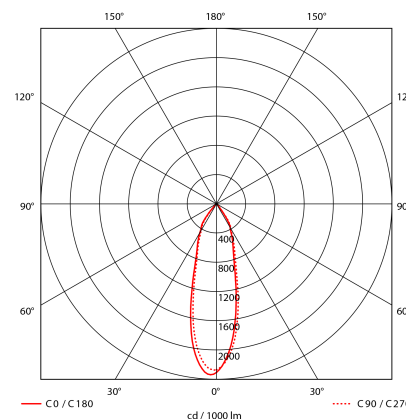

Zeta Mini

1018-7-30-1

Zeta Mini is a small flexible LED downlight replacing the well-known Zebra mini, offering the same great quality and adjustment possibilities. The Zeta mini is supplied with 18i3 cable connector and can be delivered with a variety of connection options. The down light is available in three different colors.

155mm

Lightsource Type:	LED (built in)
System Power [W]:	27W
CCT (Color Temperature):	3000K
CRI / Ra:	80
Lumen Output:	3010lm
Lumen LED (tc=25):	4200lm
Beam Angle:	30°
Lens (Diffuser):	Clear
Dimming:	None
System Voltage [V]:	230V 50Hz
Connection:	18i3 Quick connection
Mounting:	Ceiling, Recessed
Cut-out [mm]:	155mm
Lumen/W:	111lm/W
MacAdam (SDCM):	3
Color:	Grey
Length [mm]:	165mm
Height [mm]:	125mm
Width [mm]:	165mm
Weight [kg]:	0,95kg
To be recessed in insulation:	No