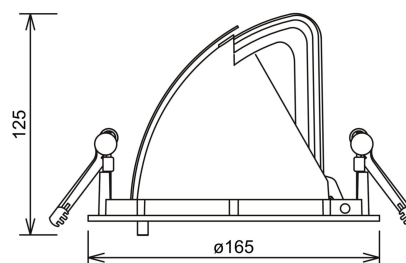

Zeta Mini

1019-15-1

Zeta Mini is a small flexible LED downlight replacing the well-known Zebra mini, offering the same great quality and adjustment possibilities. The Zeta mini is supplied with 18i3 cable connector and can be delivered with a variety of connection options. The down light is available in three different colors.

 155mm

Lightsource Type:	LED (built in)
System Power [W]:	28W
CCT (Color Temperature):	4000K
CRI / Ra:	80
Lumen LED (tc=25):	4100lm
Beam Angle:	15°
Lens (Diffuser):	Clear
Dimming:	None
System Voltage [V]:	230V 50Hz
Connection:	18i3 Quick connection
Mounting:	Ceiling, Recessed
Cut-out [mm]:	155mm
MacAdam (SDCM):	3
Color:	Grey
Length [mm]:	165mm
Height [mm]:	125mm
Width [mm]:	165mm
Weight [kg]:	0,95kg
To be recessed in insulation:	No