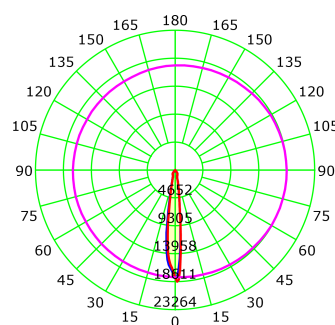

Zeta Mini

1019-15-1

Zeta Mini is a small flexible LED downlight replacing the well-known Zebra mini, offering the same great quality and adjustment possibilities. The Zeta mini is supplied with 18i3 cable connector and can be delivered with a variety of connection options. The down light is available in three different colors.

 155mm

Lightsource Type:	LED (built in)
System Power [W]:	28W
CCT (Color Temperature):	4000K
CRI / Ra:	80
Lumen LED (tc=25):	4100lm
Beam Angle:	15°
Lens (Diffuser):	Clear
Dimming:	None
System Voltage [V]:	230V 50Hz
Connection:	18i3 Quick connection
Mounting:	Ceiling, Recessed
Cut-out [mm]:	155mm
MacAdam (SDCM):	3
Color:	Grey
Length [mm]:	165mm
Height [mm]:	125mm
Width [mm]:	165mm
Weight [kg]:	0,95kg
To be recessed in insulation:	No