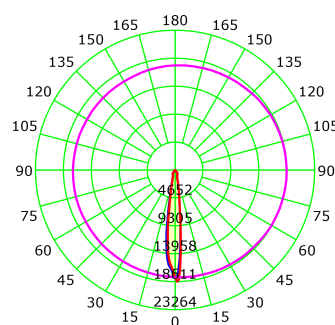

Zeta Mini

1019-15-2

Zeta Mini is a small flexible LED downlight replacing the well-known Zebra mini, offering the same great quality and adjustment possibilities. The Zeta mini is supplied with 18i3 cable connector and can be delivered with a variety of connection options. The down light is available in three different colors.

155mm

Lightsource Type:	LED (built in)
System Power [W]:	28W
CCT (Color Temperature):	4000K
CRI / Ra:	80
Lumen LED (tc=25):	4100lm
Beam Angle:	15°
Lens (Diffuser):	Clear
Dimming:	None
System Voltage [V]:	230V 50Hz
Connection:	18i3 Quick connection
Mounting:	Ceiling, Recessed
Cut-out [mm]:	155mm
MacAdam (SDCM):	3
Color:	Black
Length [mm]:	165mm
Height [mm]:	125mm
Width [mm]:	165mm
Weight [kg]:	0,95kg
To be recessed in insulation:	No