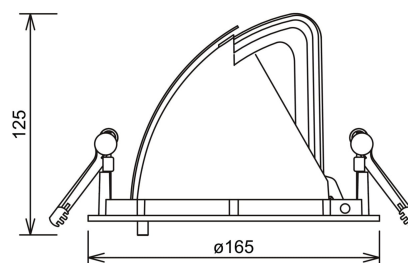

Zeta Mini

1019-15-2

Zeta Mini is a small flexible LED downlight replacing the well-known Zebra mini, offering the same great quality and adjustment possibilities. The Zeta mini is supplied with 18i3 cable connector and can be delivered with a variety of connection options. The down light is available in three different colors.

155mm

Lightsource Type:	LED (built in)
System Power [W]:	28W
CCT (Color Temperature):	4000K
CRI / Ra:	80
Lumen LED (tc=25):	4100lm
Beam Angle:	15°
Lens (Diffuser):	Clear
Dimming:	None
System Voltage [V]:	230V 50Hz
Connection:	18i3 Quick connection
Mounting:	Ceiling, Recessed
Cut-out [mm]:	155mm
MacAdam (SDCM):	3
Color:	Black
Length [mm]:	165mm
Height [mm]:	125mm
Width [mm]:	165mm
Weight [kg]:	0,95kg
To be recessed in insulation:	No