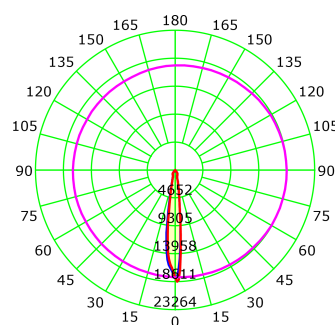

All specifications are nominal values, deviations may occur.
Product specifications are subject to change without notice.
Electrical equipment designed to be part of a fixed electrical installation can only be installed by a registered installation company