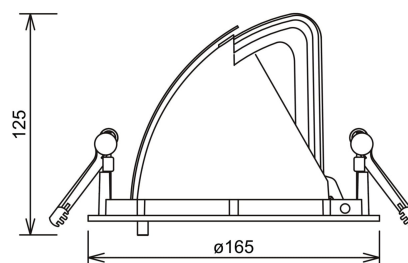

All specifications are nominal values, deviations may occur.
Product specifications are subject to change without notice.
Electrical equipment designed to be part of a fixed electrical installation can only be installed by a registered installation company