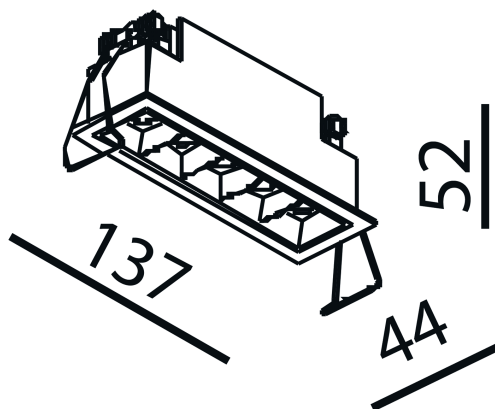

Cold 5

 130x36mm

PRODUCT NO.:

1117-01-30-2

A⁺⁺

LIGHT TECHNICAL

Lightsource Type:	LED (built in)
Lumen Output:	805
Lumen LED (tc=25):	1050
Beam Angle:	30°
CCT (Color Temperature):	2700
CRI / Ra:	90
Color Code:	927
MacAdam (SDCM):	2
Lens (Diffuser):	None

ELECTRICAL DATA

Dimming:	Phase-Cut
System Power [W]:	10
System Voltage [V]:	230V 50Hz
Protection Class:	2
Socket / Cap-Base:	N/A
Current Output [mA]:	700
Voltage Forward Max [V]:	15

MOUNTING / CONNECTION

Connection:	Depending on driver
Cut-out [mm]:	130x36
Mounting:	Ceiling, Recessed

PRODUCT

To be recessed in insulation:	No
Ingress Protection:	IP20
Color:	Black
Length [mm]:	137
Height [mm]:	52
Width [mm]:	44
Weight [kg]:	0,32