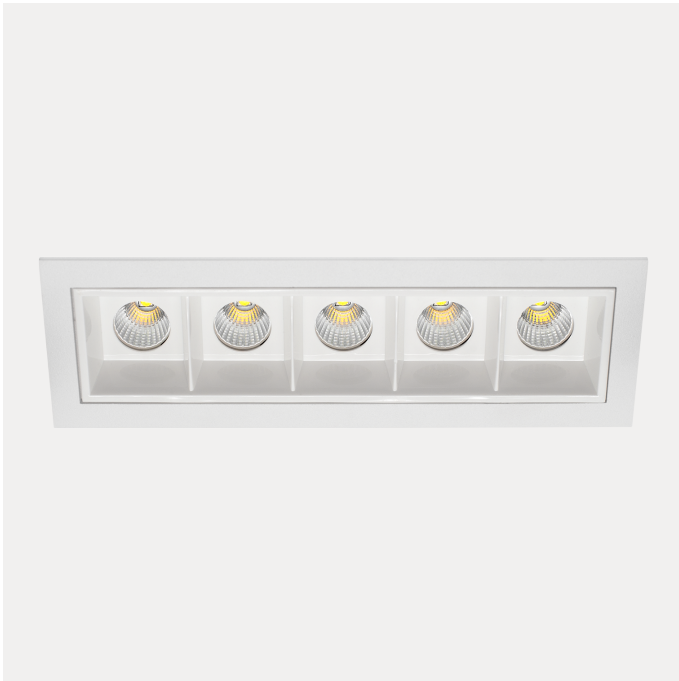

## FDV SPEC SHEET

Cold 5

Art. no: 1117-01-30-3

Lighting Solutions

## Cold 5

Art. no: 1117-01-30-3

### LIGHT TECHNICAL

Lightsource Type:	LED (built in)
Lumen Output:	805
Lumen LED (tc=25):	1050
Beam Angle:	30°
CCT (Color Temperature):	2700
CRI / Ra:	90
Color Code:	927
MacAdam (SDCM):	2
Lens (Diffuser):	None

### PRODUCT

To be recessed in insulation:	No
Ingress Protection:	IP20
Operating Temperature [°C]:	-
Color:	White
Length [mm]:	137
Height [mm]:	52
Width [mm]:	44
Weight [kg]:	0,32