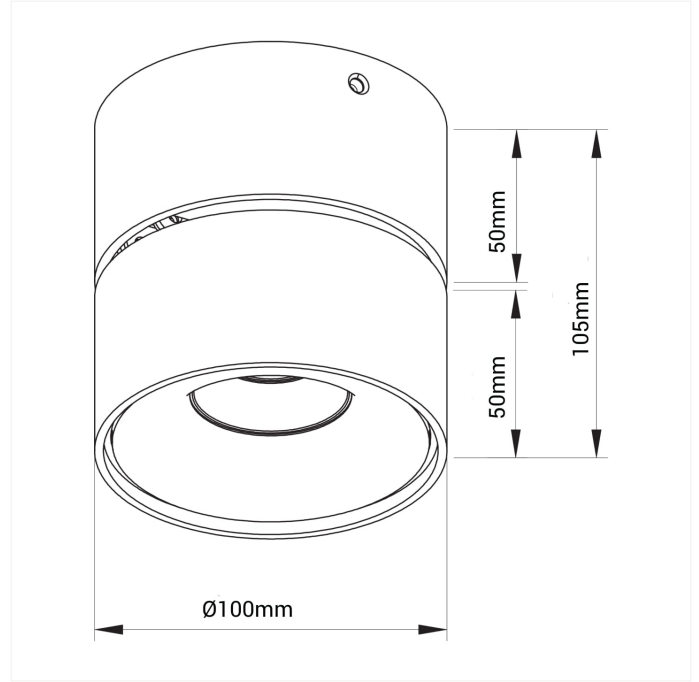

FDV SPEC SHEET

Zap-On

Art. no: 2104-34-3

Lighting Solutions

Zap-On

Art. no: 2104-34-3

LIGHT TECHNICAL

Lightsource Type:	LED (built in)
Lumen Output:	828
Lumen LED (tc=25):	900
Beam Angle:	34
CCT (Color Temperature):	3000
CRI / Ra:	80
Color Code:	830
Lens (Diffuser):	Clear
UGR (<=):	22

MOUNTING / CONNECTION

Connection:	QuickConnect
Mounting:	Ceiling, Wall, Surface

PRODUCT

Ingress Protection:	IP20
Operating Temperature [°C]:	-
Color:	White
Height [mm]:	105
Width [mm]:	100

ELECTRICAL DATA