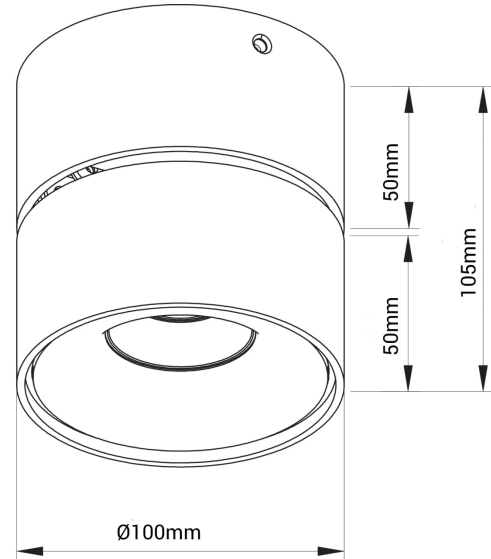

### SPECIFICATIONS

Lightsource Type:	LED (built in)
System Power [W]:	11W
CCT (Color Temperature):	3000K
CRI / Ra:	80
Lumen Output:	828lm
Lumen LED (tc=25):	900lm
Beam Angle:	34
Lens (Diffuser):	Clear
Dimming:	Phase-Cut
System Voltage [V]:	230V 50Hz
Connection:	QuickConnect
Mounting:	Ceiling, Wall, Surface
UGR (<=):	22
Lumen/W:	75lm/W
Color:	White
Height [mm]:	105mm
Width [mm]:	100mm