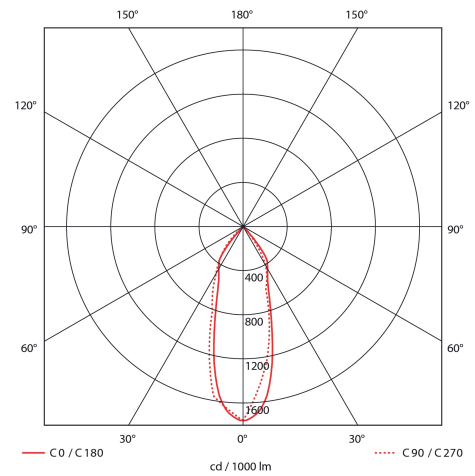

### SPECIFICATIONS

Lightsource Type:	LED (built in)
System Power [W]:	11W
CCT (Color Temperature):	3000K
CRI / Ra:	80
Lumen Output:	828lm
Lumen LED (tc=25):	900lm
Beam Angle:	34
Lens (Diffuser):	Clear
Dimming:	Phase-Cut
System Voltage [V]:	230V 50Hz
Connection:	QuickConnect
Mounting:	Ceiling, Wall, Surface
UGR (<=):	22
Lumen/W:	75lm/W
Color:	White
Height [mm]:	105mm
Width [mm]:	100mm