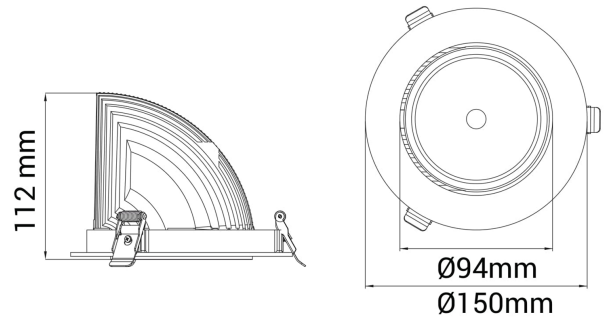

# Seta Mini

140mm

### SPECIFICATIONS

Lightsource Type:	LED (built in)
System Power [W]:	28W
CCT (Color Temperature):	3000K
CRI / Ra:	80
Lumen Output:	3685lm
Lumen LED (tc=25):	3950lm
Beam Angle:	30°
Lens (Diffuser):	Clear
Dimming:	None
System Voltage [V]:	230V 50Hz
Connection:	18i3 Quick connection
Mounting:	Ceiling, Recessed
Cut-out [mm]:	140mm
Lifetime [h]:	L80B10: 50.000h
Lumen/W:	132lm/W
MacAdam (SDCM):	3
Color:	Grey
Length [mm]:	150mm
Height [mm]:	112mm
Width [mm]:	150mm
Weight [kg]:	0,95kg
To be recessed in insulation:	Not applicable

Seta Mini is a small and very flexible LED downlight offering great number of adjustment possibilities. The Seta Mini is supplied with a cable connector type 18i3- and can be delivered with a variety of connector options. The downlight is available in three different colors and with a wide range of reflectors. Rotatable 350° and tiltable 70°.