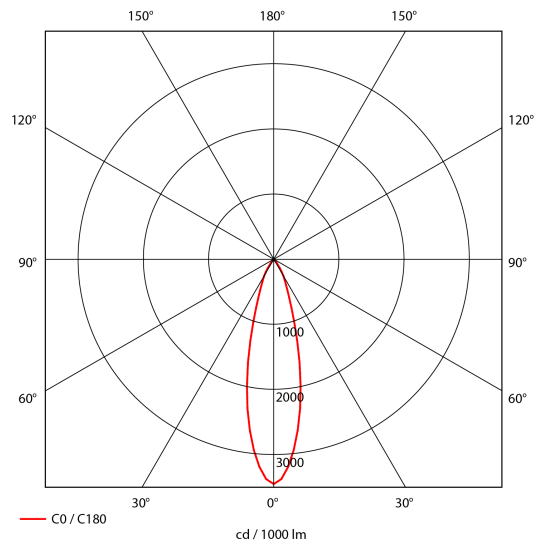

### SPECIFICATIONS

Lightsource Type:	LED (built in)
System Power [W]:	28W
CCT (Color Temperature):	3000K
CRI / Ra:	80
Lumen Output:	3685lm
Lumen LED (tc=25):	3950lm
Beam Angle:	30°
Lens (Diffuser):	Clear
Dimming:	None
System Voltage [V]:	230V 50Hz
Connection:	18i3 Quick connection
Mounting:	Ceiling, Recessed
Cut-out [mm]:	140mm
Lifetime [h]:	L80B10: 50.000h
Lumen/W:	132lm/W
MacAdam (SDCM):	3
Color:	Grey
Length [mm]:	150mm
Height [mm]:	112mm
Width [mm]:	150mm
Weight [kg]:	0,95kg
To be recessed in insulation:	Not applicable

Seta Mini is a small and very flexible LED downlight offering great number of adjustment possibilities. The Seta Mini is supplied with a cable connector type 18i3- and can be delivered with a variety of connector options. The downlight is available in three different colors and with a wide range of reflectors. Rotatable 350° and tiltable 70°.