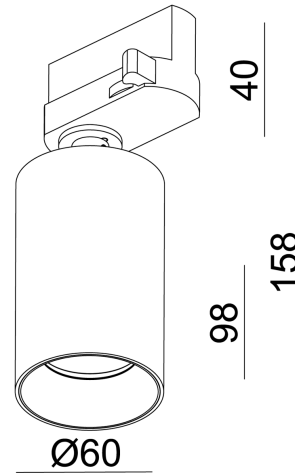

## PRODUCT SHEET

Tania Mini GU10

Art. no: 3555-3

*Lighting Solutions*

# Tania Mini GU10

Tania Mini is a small and modern spotlight. Choose between 1- or 3-circuit connection. GU10 bulb are not included. Gold front ring can be bought separately. L90mm Ø60mm (GU10).

### SPECIFICATIONS

Lightsource Type:	Lightsource not included
Max. Power [W]:	35
Socket / Cap-Base:	GU10
Lens (Diffuser):	None
Dimming:	Light bulb dependent
System Voltage [V]:	230V 50Hz
Connection:	Track 3-Circuit
Mounting:	Track, Ceiling
Color:	White
Length [mm]:	98mm
Width [mm]:	60mm