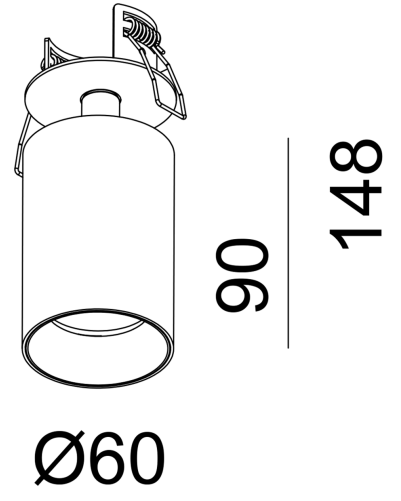

PRODUCT SHEET

Tania Mini Basic

Art. no: 3560-2-18-3

Lighting Solutions

Tania Mini Basic

51mm

SPECIFICATIONS

Lightsource Type:	LED (built in)
System Power [W]:	14,5W
CCT (Color Temperature):	3000K
CRI / Ra:	90
Beam Angle:	15°
Lens (Diffuser):	Clear
Dimming:	Phase-Cut
System Voltage [V]:	230V 50Hz
Connection:	Terminal
Mounting:	Ceiling, Recessed
Cut-out [mm]:	51mm
Color:	White
Length [mm]:	90mm
Width [mm]:	60mm
To be recessed in insulation:	No