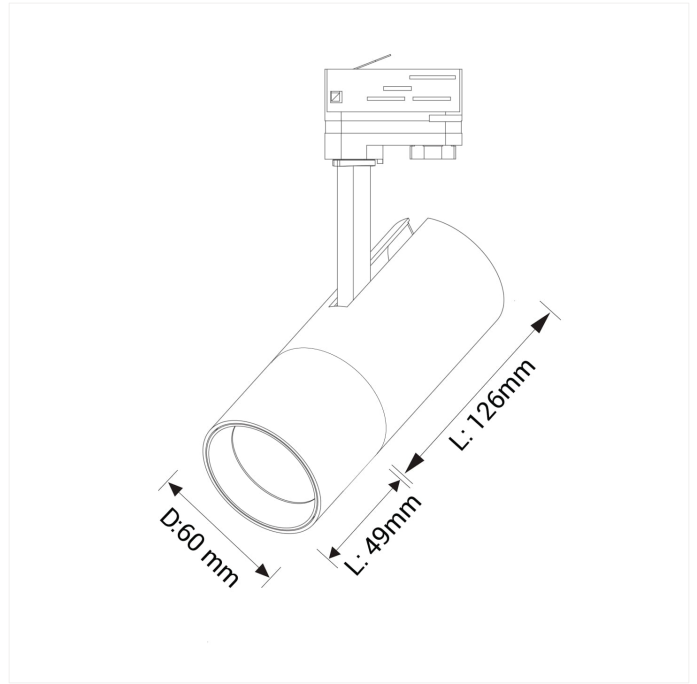

FDV SPEC SHEET

Cylinder 60
Art. no: 60330-38-2

Lighting Solutions

Cylinder 60

Art. no: 60330-38-2

LIGHT TECHNICAL

| | |
|--------------------------|----------------|
| Lightsource Type: | LED (built in) |
| Lumen LED (tc=25): | 1500 |
| Beam Angle: | 38° |
| CCT (Color Temperature): | 3000 |
| CRI / Ra: | 90 |
| Color Code: | 930 |
| MacAdam (SDCM): | 3 |
| Lens (Diffuser): | Clear |

MOUNTING / CONNECTION

| | |
|-------------|-----------------|
| Connection: | Track 3-Circuit |
| Mounting: | Ceiling, Track |

ELECTRICAL DATA

| | |
|----------------------------|-----------|
| Dimming: | Phase-Cut |
| System Power [W]: | 14 |
| System Voltage [V]: | 230V 50Hz |
| Protection Class: | 1 |
| Max load pr circuit - B10: | 50 |
| Max load pr circuit - B16: | 80 |
| Max load pr circuit - C10: | 50 |
| Max load pr circuit - C16: | 80 |
| Inrush current time [µs]: | 40 |
| Socket / Cap-Base: | N/A |
| Current Output [mA]: | 350 |
| Voltage Forward Min [V]: | 31,6 |
| Voltage Forward Max [V]: | 44,8 |

FDV SPEC SHEET

Cylinder 60

Art. no: 60330-38-2

Lighting Solutions

PRODUCT

| | |
|-----------------------------|----------------|
| Ingress Protection: | IP20 |
| Operating Temperature [°C]: | - |
| Lifetime [h]: | L80B10: 60 000 |
| Color: | Black |
| Height [mm]: | 220 |
| Width [mm]: | 60 |
| Weight [kg]: | 0,6 |