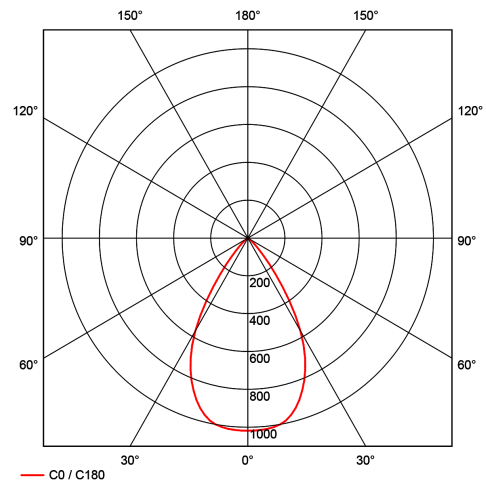

PRODUCT SHEET

Lobus BI

Art. no: 7008-7-60-1

Lighting Solutions

Lobus BI

SPECIFICATIONS

Lightsource Type:	LED (built in)
System Power [W]:	30W
CCT (Color Temperature):	2700K
CRI / Ra:	90
Lumen Output:	3635lm
Lumen LED (tc=25):	3800lm
Beam Angle:	60°
Lens (Diffuser):	Clear
Dimming:	None
System Voltage [V]:	230V 50Hz
Connection:	Track 3-Circuit
Mounting:	Ceiling, Track
Lifetime [h]:	L80B10: 50.000h
Lumen/W:	121lm/W
MacAdam (SDCM):	3
Color:	Grey
Length [mm]:	228mm
Height [mm]:	180mm
Width [mm]:	97mm
Weight [kg]:	1,1kg

Lobus is a small and elegant spotlight for use in track lighting systems. This spotlight has very high lumen output per watt and this puts it in the top segment. The Lobus is very flexible, offering numerous adjustment possibilities making it easy to achieve the perfect light design in stores. The Lobus is available with three different reflectors and comes in three different colors.