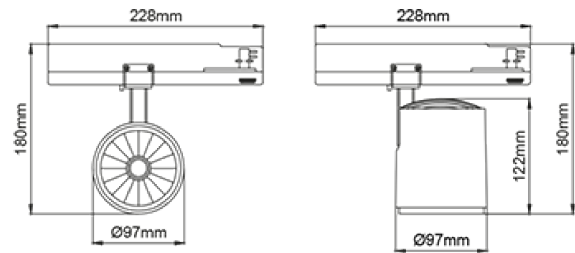

PRODUCT SHEET

Lobus BI

Art. no: 7008-7-60-1

Lighting Solutions

Lobus BI

SPECIFICATIONS

Lightsource Type:	LED (built in)
System Power [W]:	30W
CCT (Color Temperature):	2700K
CRI / Ra:	90
Lumen Output:	3635lm
Lumen LED (tc=25):	3800lm
Beam Angle:	60°
Lens (Diffuser):	Clear
Dimming:	None
System Voltage [V]:	230V 50Hz
Connection:	Track 3-Circuit
Mounting:	Ceiling, Track
Lifetime [h]:	L80B10: 50.000h
Lumen/W:	121lm/W
MacAdam (SDCM):	3
Color:	Grey
Length [mm]:	228mm
Height [mm]:	180mm
Width [mm]:	97mm
Weight [kg]:	1,1kg

Lobus is a small and elegant spotlight for use in track lighting systems. This spotlight has very high lumen output per watt and this puts it in the top segment. The Lobus is very flexible, offering numerous adjustment possibilities making it easy to achieve the perfect light design in stores. The Lobus is available with three different reflectors and comes in three different colors.