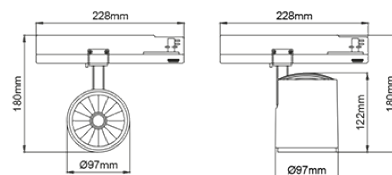

# Lobus

7016-7-20-2

*Lobus is a small and elegant spotlight for use in track lighting systems. This spotlight has very high lumen output per watt and this puts it in the top segment. The Lobus is very flexible, offering numerous adjustment possibilities making it easy to achieve the perfect light design in stores. The Lobus is available with three different reflectors and comes in three different colors.*

Lightsource Type:	LED (built in)
System Power [W]:	30W
CCT (Color Temperature):	Fresh Food
CRI / Ra:	80
Lumen Output:	2277lm
Lumen LED (tc=25):	2600lm
Beam Angle:	20°
Lens (Diffuser):	Clear
Dimming:	None
System Voltage [V]:	230V 50Hz
Connection:	Track 3-Circuit
Mounting:	Ceiling, Track
Lifetime [h]:	L80B10: 50.000h
Lumen/W:	75lm/W
MacAdam (SDCM):	3
Color:	Black
Length [mm]:	228mm
Height [mm]:	180mm
Width [mm]:	97mm
Weight [kg]:	1,1kg