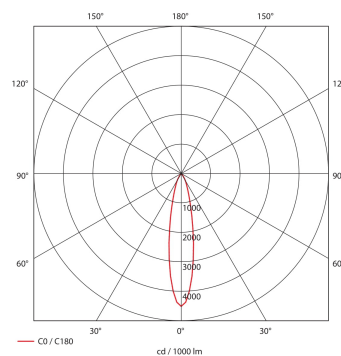

# Lobus

7016-7-20-2

*Lobus is a small and elegant spotlight for use in track lighting systems. This spotlight has very high lumen output per watt and this puts it in the top segment. The Lobus is very flexible, offering numerous adjustment possibilities making it easy to achieve the perfect light design in stores. The Lobus is available with three different reflectors and comes in three different colors.*

Lightsource Type:	LED (built in)
System Power [W]:	30W
CCT (Color Temperature):	Fresh Food
CRI / Ra:	80
Lumen Output:	2277lm
Lumen LED (tc=25):	2600lm
Beam Angle:	20°
Lens (Diffuser):	Clear
Dimming:	None
System Voltage [V]:	230V 50Hz
Connection:	Track 3-Circuit
Mounting:	Ceiling, Track
Lifetime [h]:	L80B10: 50.000h
Lumen/W:	75lm/W
MacAdam (SDCM):	3
Color:	Black
Length [mm]:	228mm
Height [mm]:	180mm
Width [mm]:	97mm
Weight [kg]:	1,1kg