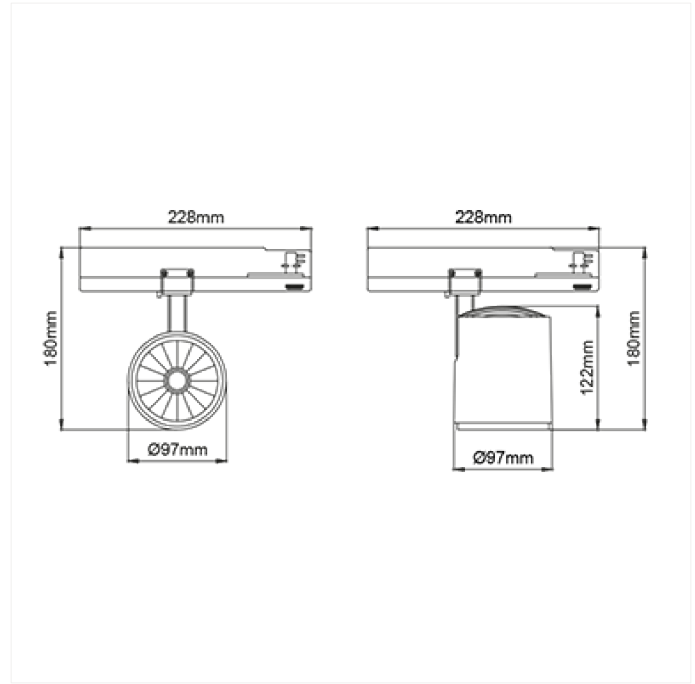

FDV SPEC SHEET

Lobus BI

Art. no: 7016-7-60-3

Lighting Solutions

Lobus BI

Art. no: 7016-7-60-3

LIGHT TECHNICAL

Lightsource Type:	LED (built in)
Lumen Output:	2233
Lumen LED (tc=25):	2600
Beam Angle:	60°
CCT (Color Temperature):	Fresh Food
CRI / Ra:	80
Color Code:	Fresh Food
MacAdam (SDCM):	3
Lens (Diffuser):	Clear

MOUNTING / CONNECTION

Connection:	Track 3-Circuit
Mounting:	Ceiling, Track

ELECTRICAL DATA

Dimming:	None
System Power [W]:	30
System Voltage [V]:	230V 50Hz
Protection Class:	1
Max load pr circuit - B10:	30
Max load pr circuit - B16:	50
Max load pr circuit - C10:	50
Max load pr circuit - C16:	85
Inrush current I _{max} [A]:	5
Inrush current time [µs]:	50
Socket / Cap-Base:	N/A
Voltage Forward Min [V]:	33,3
Voltage Forward Max [V]:	36,3

FDV SPEC SHEET

Lobus BI

Art. no: 7016-7-60-3

Lighting Solutions

PRODUCT

Ingress Protection:	IP20
Operating Temperature [°C]:	-
Lifetime [h]:	L80B10: 50.000
Color:	White
Length [mm]:	228
Height [mm]:	180
Width [mm]:	97
Weight [kg]:	1,1