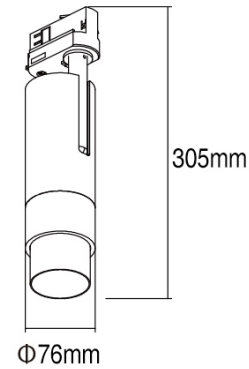

Zoom Maxi Spotlight

PRODUCT NO.:

7070-560-3-ddd

LIGHT TECHNICAL

Lightsource Type:	LED (built in)
Lumen LED (tc=25):	2250
Beam Angle:	15-60°
CCT (Color Temperature):	3000
CRI / Ra:	80
Color Code:	830
Lens (Diffuser):	Clear

MOUNTING / CONNECTION

Connection:	Track 3-Circuit
Mounting:	Ceiling, Track

PRODUCT

Ingress Protection:	IP20
Color:	White
Length [mm]:	305
Width [mm]:	76

ELECTRICAL DATA

Dimming:	Push, DALI2, DALI
System Power [W]:	30
System Voltage [V]:	230V 50Hz
Protection Class:	1
Max load pr circuit - B10:	31
Max load pr circuit - B16:	50
Max load pr circuit - C10:	52
Max load pr circuit - C16:	85
Inrush current I _{max} [A]:	5
Inrush current time [μs]:	50