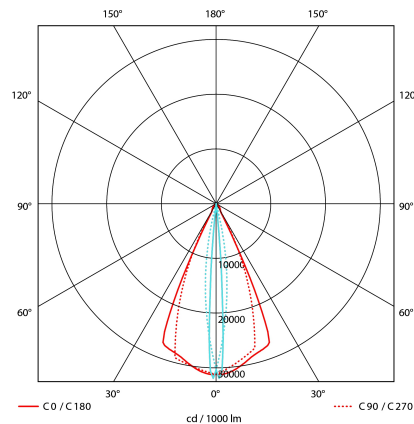

Zoom Maxi Spotlight

7070-560-3-ddd

The unique zoom patent makes it possible to vary the beam angle between 15 - and 60 degrees making this model highly versatile. The Zoom Maxi is available in both black and white versions and is made from robust die-cast aluminum.

Lightsource Type:	LED (built in)
System Power [W]:	30W
CCT (Color Temperature):	3000K
CRI / Ra:	80
Lumen LED (tc=25):	2250lm
Beam Angle:	15-60°
Lens (Diffuser):	Clear
Dimming:	Push, DALI2, DALI
System Voltage [V]:	230V 50Hz
Connection:	Track 3-Circuit
Mounting:	Ceiling, Track
Color:	White
Length [mm]:	305mm
Width [mm]:	76mm