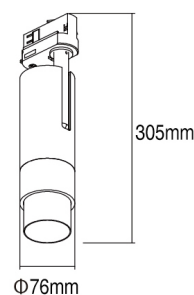

Zoom Maxi Spotlight

7070-560-3-ddd

The unique zoom patent makes it possible to vary the beam angle between 15 - and 60 degrees making this model highly versatile. The Zoom Maxi is available in both black and white versions and is made from robust die-cast aluminum.

Lightsource Type:	LED (built in)
System Power [W]:	30W
CCT (Color Temperature):	3000K
CRI / Ra:	80
Lumen LED (tc=25):	2250lm
Beam Angle:	15-60°
Lens (Diffuser):	Clear
Dimming:	Push, DALI2, DALI
System Voltage [V]:	230V 50Hz
Connection:	Track 3-Circuit
Mounting:	Ceiling, Track
Color:	White
Length [mm]:	305mm
Width [mm]:	76mm