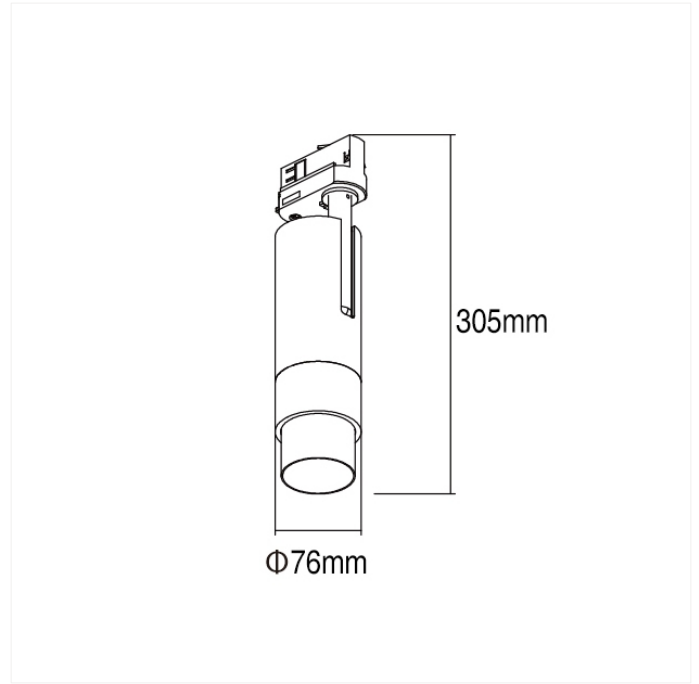

## FDV SPEC SHEET

Zoom Maxi Spotlight  
Art. no: 7070-560-3

Lighting Solutions

# Zoom Maxi Spotlight

Art. no: 7070-560-3

### LIGHT TECHNICAL

Lightsource Type:	LED (built in)
Lumen LED (tc=25):	2250
Beam Angle:	15-60°
CCT (Color Temperature):	3000
CRI / Ra:	80
Color Code:	830
Lens (Diffuser):	Clear

### PRODUCT

Ingress Protection:	IP20
Operating Temperature [°C]:	-
Color:	White
Length [mm]:	305
Width [mm]:	76