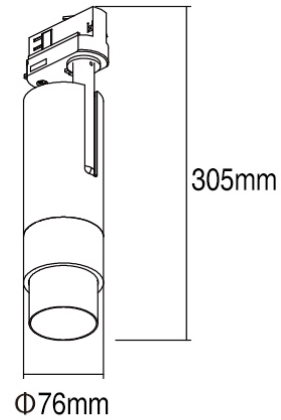

PRODUCT SHEET

Zoom Maxi Spotlight
Art. no: 7070-560-3

Lighting Solutions

Zoom Maxi Spotlight

SPECIFICATIONS

Lightsource Type:	LED (built in)
System Power [W]:	30W
CCT (Color Temperature):	3000K
CRI / Ra:	80
Lumen LED (tc=25):	2250lm
Beam Angle:	15-60°
Lens (Diffuser):	Clear
Dimming:	None
System Voltage [V]:	230V 50Hz
Connection:	Track 3-Circuit
Mounting:	Ceiling, Track
Color:	White
Length [mm]:	305mm
Width [mm]:	76mm

The unique zoom patent makes it possible to vary the beam angle between 15 - and 60 degrees making this model highly versatile. The Zoom Maxi is available in both black and white versions and is made from robust die-cast aluminum.