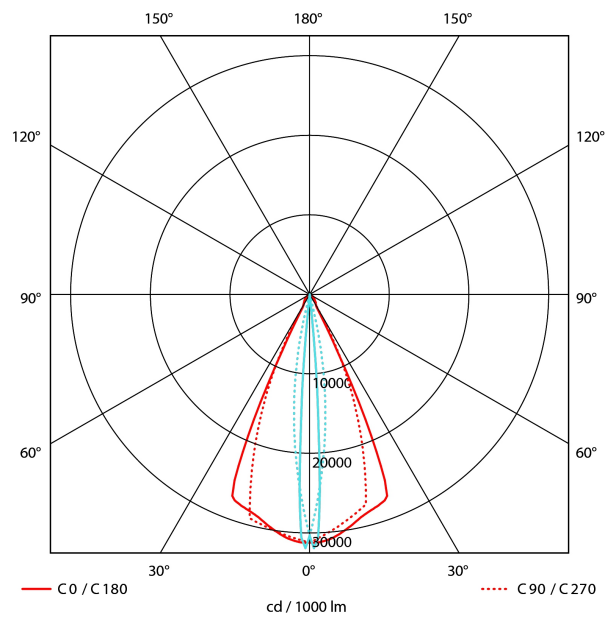

PRODUCT SHEET

Zoom Maxi Spotlight
Art. no: 7070-560-3

Lighting Solutions

Zoom Maxi Spotlight

SPECIFICATIONS

Lightsource Type:	LED (built in)
System Power [W]:	30W
CCT (Color Temperature):	3000K
CRI / Ra:	80
Lumen LED (tc=25):	2250lm
Beam Angle:	15-60°
Lens (Diffuser):	Clear
Dimming:	None
System Voltage [V]:	230V 50Hz
Connection:	Track 3-Circuit
Mounting:	Ceiling, Track
Color:	White
Length [mm]:	305mm
Width [mm]:	76mm

The unique zoom patent makes it possible to vary the beam angle between 15 - and 60 degrees making this model highly versatile. The Zoom Maxi is available in both black and white versions and is made from robust die-cast aluminum.