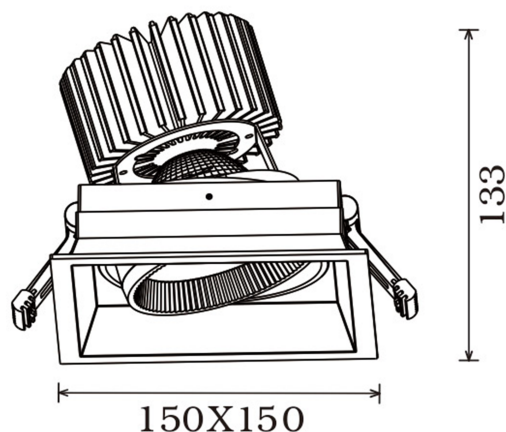

# Quadro

 140x140mm

**PRODUCT NO.:**

75101-30-3

**LIGHT TECHNICAL**

Lumen LED (tc=25):	3829
Beam Angle:	30°
CCT (Color Temperature):	Arctic White
CRI / Ra:	95
Color Code:	Arctic White
MacAdam (SDCM):	3
Lens (Diffuser):	Clear

**MOUNTING / CONNECTION**

Connection:	18i3 Quick connection
Cut-out [mm]:	140x140
Mounting:	Ceiling

**PRODUCT**

To be recessed in insulation:	No
Ingress Protection:	IP20
Lifetime [h]:	L80B10: 50.000
Color:	White
Length [mm]:	150
Height [mm]:	133
Width [mm]:	150
Weight [kg]:	1,05